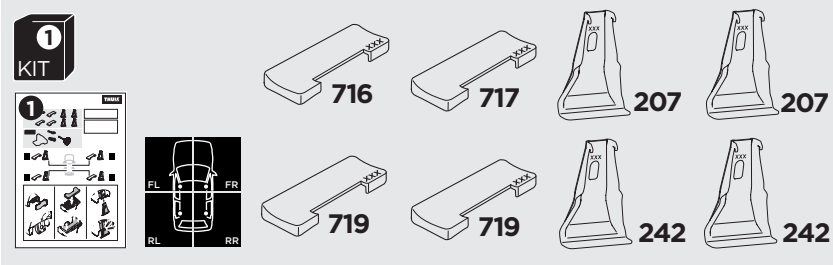

1

Kit 145235

CHEVROLET Cruze, 4-dr Sedan, 16-
CHEVROLET Cruze, 5-dr Hatchback, 16-

ISO 11154-E

THULE WingBar Evo	THULE WingBar Edge	THULE WingBar	THULE SquareBar	Evo X (scale)	Edge X (scale)
CHEVROLET Cruze, 4-dr Sedan, 16-				39,0	A
CHEVROLET Cruze, 5-dr Hatchback, 16-				39,0	A

THULE ProBar	THULE SlideBar	X (mm/inch)
CHEVROLET Cruze, 4-dr Sedan, 16-		1041 mm / 41"
CHEVROLET Cruze, 5-dr Hatchback, 16-		1041 mm / 41"

THULE WingBar Evo	THULE WingBar Edge	THULE WingBar	THULE SquareBar	Evo Y (scale)	Edge Y (scale)
CHEVROLET Cruze, 4-dr Sedan, 16-				36,5	F
CHEVROLET Cruze, 5-dr Hatchback, 16-				36,5	F

THULE ProBar	THULE SlideBar	Y (mm/inch)
CHEVROLET Cruze, 4-dr Sedan, 16-		1016 mm / 40"
CHEVROLET Cruze, 5-dr Hatchback, 16-		1016 mm / 40"

	W (mm/inch)	Z (mm/inch)
CHEVROLET Cruze, 4-dr Sedan, 16-	680 mm / 26 ³ / ₄ "	250 mm / 9 ⁷ / ₈ "
CHEVROLET Cruze, 5-dr Hatchback, 16-	680 mm / 26 ³ / ₄ "	250 mm / 9 ⁷ / ₈ "