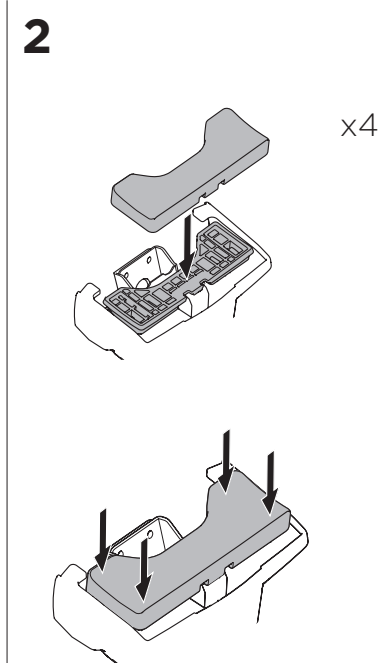

1

Kit 145235

CHEVROLET Cruze, 4-dr Sedan, 16-
CHEVROLET Cruze, 5-dr Hatchback, 16-

ISO 11154-E

THULE WingBar Evo	THULE WingBar Edge	THULE WingBar	THULE SquareBar	Evo X (scale)	Edge X (scale)
CHEVROLET Cruze, 4-dr Sedan, 16-				39,0	A
CHEVROLET Cruze, 5-dr Hatchback, 16-				39,0	A

THULE ProBar	THULE SlideBar	X (mm/inch)
CHEVROLET Cruze, 4-dr Sedan, 16-		1041 mm / 41"
CHEVROLET Cruze, 5-dr Hatchback, 16-		1041 mm / 41"

THULE WingBar Evo	THULE WingBar Edge	THULE WingBar	THULE SquareBar	Evo Y (scale)	Edge Y (scale)
CHEVROLET Cruze, 4-dr Sedan, 16-				36,5	F
CHEVROLET Cruze, 5-dr Hatchback, 16-				36,5	F

THULE ProBar	THULE SlideBar	Y (mm/inch)
CHEVROLET Cruze, 4-dr Sedan, 16-		1016 mm / 40"
CHEVROLET Cruze, 5-dr Hatchback, 16-		1016 mm / 40"

	W (mm/inch)	Z (mm/inch)
CHEVROLET Cruze, 4-dr Sedan, 16-	680 mm / 26 ³ / ₄ "	250 mm / 9 ⁷ / ₈ "
CHEVROLET Cruze, 5-dr Hatchback, 16-	680 mm / 26 ³ / ₄ "	250 mm / 9 ⁷ / ₈ "