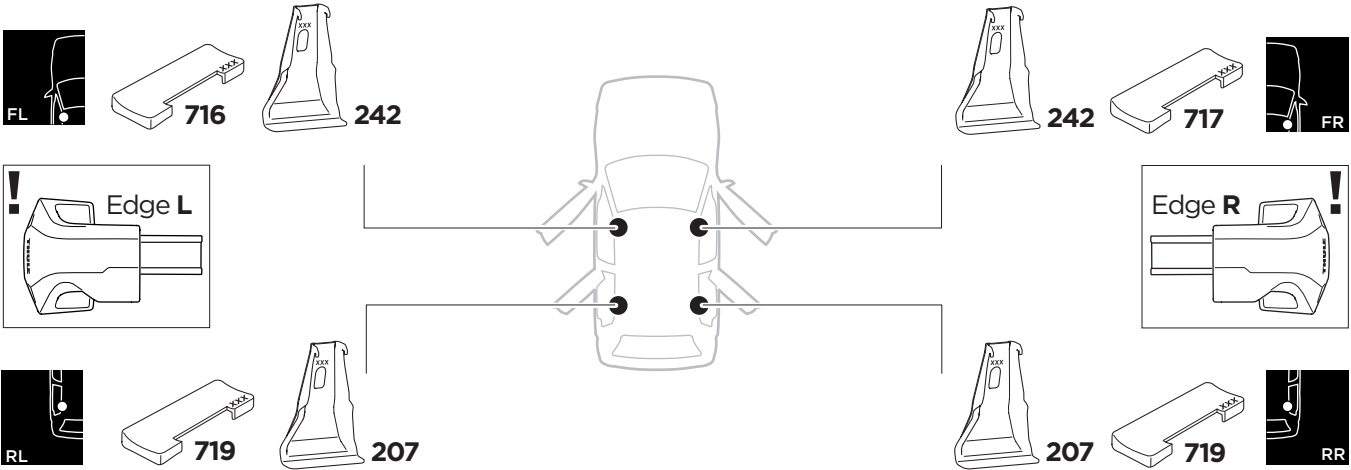

1

Kit 145235

CHEVROLET Cruze, 4-dr Sedan, 16-
CHEVROLET Cruze, 5-dr Hatchback, 16-

ISO 11154-E

THULE WingBar Evo	THULE WingBar Edge	THULE WingBar	THULE SquareBar	Evo X (scale)	Edge X (scale)
CHEVROLET Cruze, 4-dr Sedan, 16-				39,0	A
CHEVROLET Cruze, 5-dr Hatchback, 16-				39,0	A

THULE ProBar	THULE SlideBar	X (mm/inch)
CHEVROLET Cruze, 4-dr Sedan, 16-		1041 mm / 41"
CHEVROLET Cruze, 5-dr Hatchback, 16-		1041 mm / 41"

THULE WingBar Evo	THULE WingBar Edge	THULE WingBar	THULE SquareBar	Evo Y (scale)	Edge Y (scale)
CHEVROLET Cruze, 4-dr Sedan, 16-				36,5	F
CHEVROLET Cruze, 5-dr Hatchback, 16-				36,5	F

THULE ProBar	THULE SlideBar	Y (mm/inch)
CHEVROLET Cruze, 4-dr Sedan, 16-		1016 mm / 40"
CHEVROLET Cruze, 5-dr Hatchback, 16-		1016 mm / 40"

	W (mm/inch)	Z (mm/inch)
CHEVROLET Cruze, 4-dr Sedan, 16-	680 mm / 26 ³ / ₄ "	250 mm / 9 ⁷ / ₈ "
CHEVROLET Cruze, 5-dr Hatchback, 16-	680 mm / 26 ³ / ₄ "	250 mm / 9 ⁷ / ₈ "