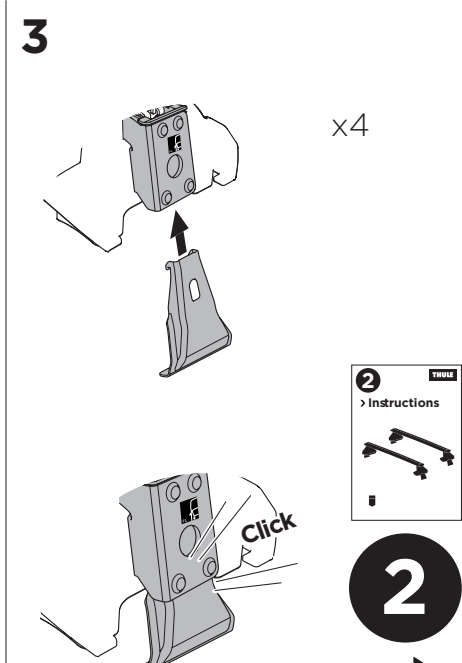

1

Kit 145235

CHEVROLET Cruze, 4-dr Sedan, 16-
CHEVROLET Cruze, 5-dr Hatchback, 16-

ISO 11154-E

THULE WingBar Evo	THULE WingBar Edge	THULE WingBar	THULE SquareBar	Evo X (scale)	Edge X (scale)
CHEVROLET Cruze, 4-dr Sedan, 16-				39,0	A
CHEVROLET Cruze, 5-dr Hatchback, 16-				39,0	A

THULE ProBar	THULE SlideBar	X (mm/inch)
CHEVROLET Cruze, 4-dr Sedan, 16-		1041 mm / 41"
CHEVROLET Cruze, 5-dr Hatchback, 16-		1041 mm / 41"

THULE WingBar Evo	THULE WingBar Edge	THULE WingBar	THULE SquareBar	Evo Y (scale)	Edge Y (scale)
CHEVROLET Cruze, 4-dr Sedan, 16-				36,5	F
CHEVROLET Cruze, 5-dr Hatchback, 16-				36,5	F

THULE ProBar	THULE SlideBar	Y (mm/inch)
CHEVROLET Cruze, 4-dr Sedan, 16-		1016 mm / 40"
CHEVROLET Cruze, 5-dr Hatchback, 16-		1016 mm / 40"

	W (mm/inch)	Z (mm/inch)
CHEVROLET Cruze, 4-dr Sedan, 16-	680 mm / 26 ³ / ₄ "	250 mm / 9 ⁷ / ₈ "
CHEVROLET Cruze, 5-dr Hatchback, 16-	680 mm / 26 ³ / ₄ "	250 mm / 9 ⁷ / ₈ "