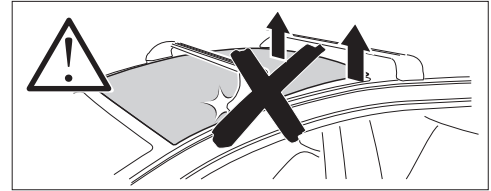

1

Kit 145235

CHEVROLET Cruze, 4-dr Sedan, 16-
CHEVROLET Cruze, 5-dr Hatchback, 16-

ISO 11154-E

THULE WingBar Evo	THULE WingBar Edge	THULE WingBar	THULE SquareBar	Evo X (scale)	Edge X (scale)
CHEVROLET Cruze, 4-dr Sedan, 16-				39,0	A
CHEVROLET Cruze, 5-dr Hatchback, 16-				39,0	A