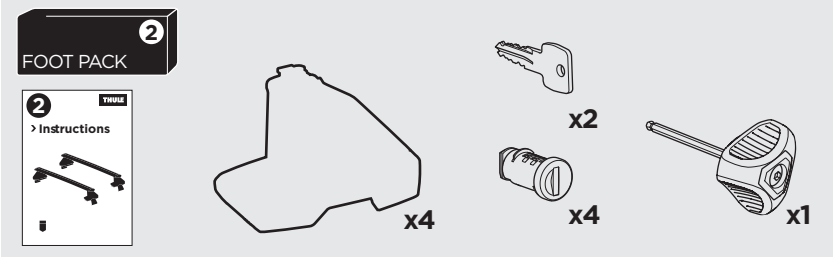

1

Kit 145235

CHEVROLET Cruze, 4-dr Sedan, 16-
CHEVROLET Cruze, 5-dr Hatchback, 16-

ISO 11154-E

THULE WingBar Evo	THULE WingBar Edge	THULE WingBar	THULE SquareBar	Evo X (scale)	Edge X (scale)
CHEVROLET Cruze, 4-dr Sedan, 16-				39,0	A
CHEVROLET Cruze, 5-dr Hatchback, 16-				39,0	A

THULE ProBar	THULE SlideBar	X (mm/inch)
CHEVROLET Cruze, 4-dr Sedan, 16-		1041 mm / 41"
CHEVROLET Cruze, 5-dr Hatchback, 16-		1041 mm / 41"

THULE WingBar Evo	THULE WingBar Edge	THULE WingBar	THULE SquareBar	Evo Y (scale)	Edge Y (scale)
CHEVROLET Cruze, 4-dr Sedan, 16-				36,5	F
CHEVROLET Cruze, 5-dr Hatchback, 16-				36,5	F

THULE ProBar	THULE SlideBar	Y (mm/inch)
CHEVROLET Cruze, 4-dr Sedan, 16-		1016 mm / 40"
CHEVROLET Cruze, 5-dr Hatchback, 16-		1016 mm / 40"

	W (mm/inch)	Z (mm/inch)
CHEVROLET Cruze, 4-dr Sedan, 16-	680 mm / 26 ³ / ₄ "	250 mm / 9 ⁷ / ₈ "
CHEVROLET Cruze, 5-dr Hatchback, 16-	680 mm / 26 ³ / ₄ "	250 mm / 9 ⁷ / ₈ "